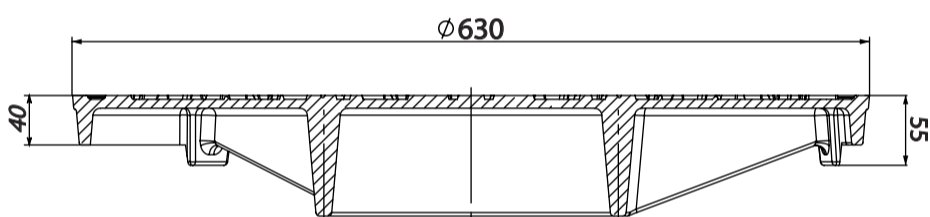

## Cover and Frame for pipes 630 mm with lock

Cover art. 630MI D400

Frame art. 630FI KBT D400

Standard	EN124-2:2015
Class	D400
Place of installation	Carriageways of roads
Material	Ductile Cast Iron
Packing	Wooden Pallets
Quantity per Pallet	7 sets