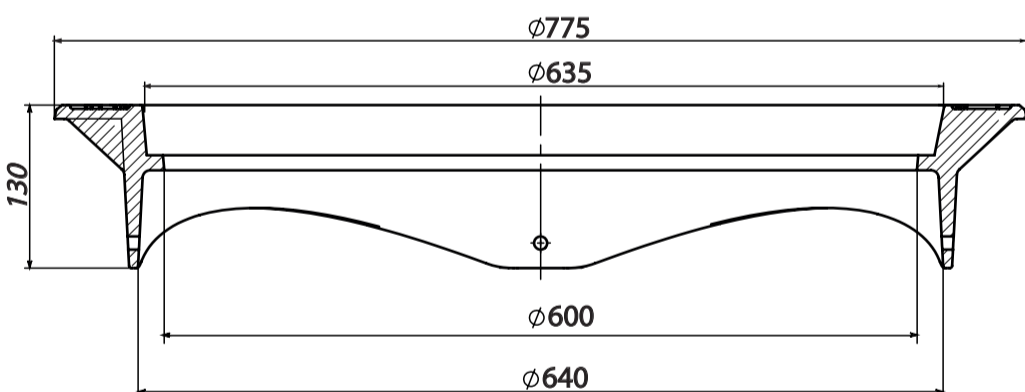

## Cover and Frame for pipes 630 mm with lock

Cover art. 630MI D400

Frame art. 630FI KBT D400

Standard	EN124-2:2015
Class	D400
Place of installation	Carriageways of roads
Material	Ductile Cast Iron
Packing	Wooden Pallets
Quantity per Pallet	7 sets